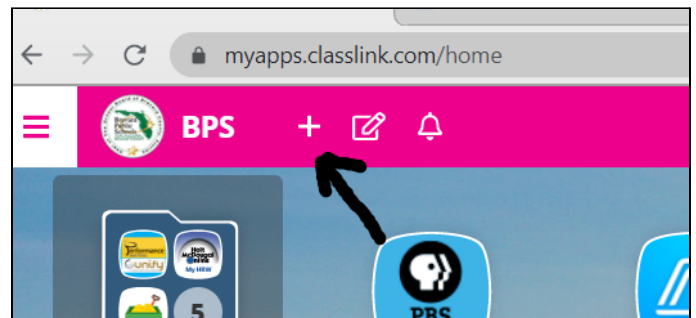

How to add the FLVS app to your launchpad for a student success organizational method

Step 1: Log into Launchpad

www.brevardschools.org

Step 2: Click the Plus Sign.(+)

Step 3: Type FLVS in the Search Bar & Add the FLVS App