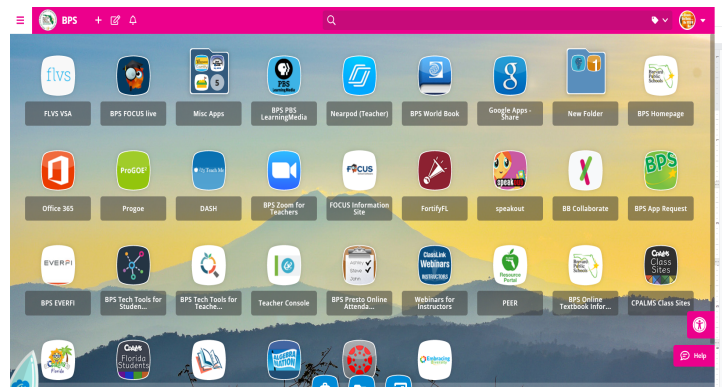

How to add the FLVS app to your launchpad for a student success organizational method

Step 1: Log into Launchpad

www.brevardschools.org

Step 2: Click the Plus Sign.(+)

Step 3: Type FLVS in the Search Bar & Add the FLVS App

Step 4: Log into FLVS with your User name & Password.
Next Click Save

Step 5: Move FLVS & Focus Apps to the front of Launchpad.