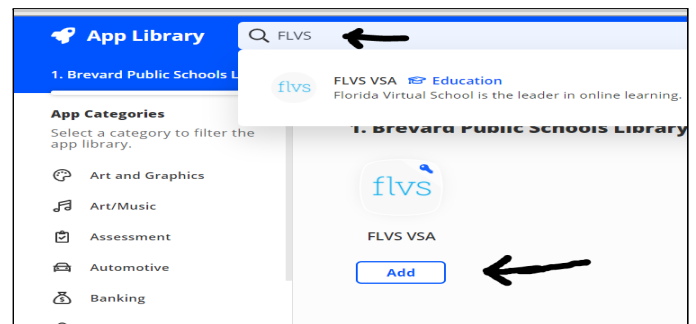

How to add the FLVS app to your launchpad for a student success organizational method

Step 1: Log into Launchpad

www.brevardschools.org

Step 2: Click the Plus Sign.(+)

Step 3: Type FLVS in the Search Bar & Add the FLVS App