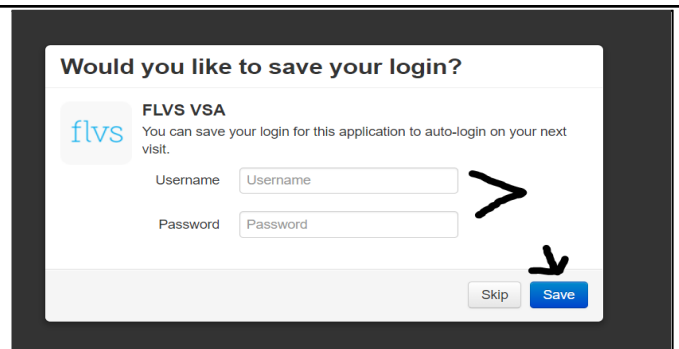

Step 4: Log into FLVS with your User name & Password.
Next Click Save